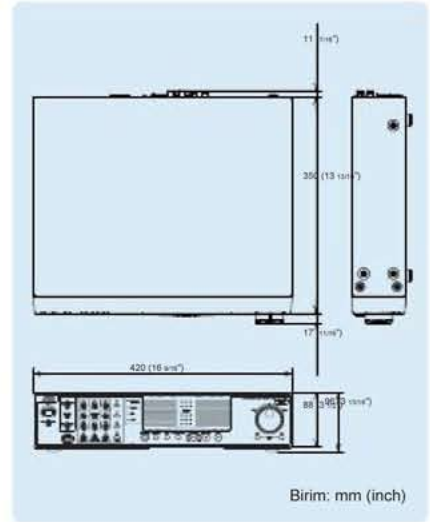

Çevresel Cihaz

- JVC Harici HDD Birimi
  500GB, 1TB, 2TB model seçilebilir

- USB Joystick (JVC ürünü değil)

Boyutlar

Birim: mm (inch)

Milestone is a registered trademark of Milestone Systems. XProtect Enterprise is license software by Milestone Systems. Windows is registered by Microsoft Corporation. Pentium 4 is a patent product registered by Intel Corporation. All brand or product names may be trademarks and/or registered trademarks of their respective owners.
Copyright © 2007, Victor Company of Japan, Limited. All Rights Reserved.

JVC®

DISTRIBUTED BY